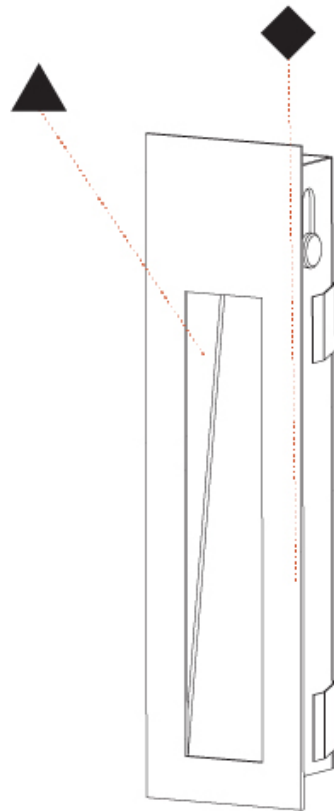

Shape: Rectangle
Width (mm): 40
Width (in): 1 9/16
Height (mm): 150
Depth (mm): 26
Height (in): 5 7/8
Depth (in): 1
Ceiling Thickness (mm): 10 / 12 / 15
Ceiling Thickness (in): 3/8 or 1/2 or 9/16
Min. Recessing Depth (mm): 30
Min. Recessing Depth (in): 1 3/16
Weight (kg): .21
Weight (lbs): .46
Installation Requirement: 140mm / 5 1/2" x 34mm / 1 5/16"
Fixture Finish: SSR / BKV / CWI / CRY / HAB / UFT / ITA / RUA / FTG / MYG / LOD / PUS / FRO / FUP / KIA / POP / BLS / SPG / MEY / GOH / CHC / COM / ABZ / JAG / OBR / MOS / ROR
Fixture Material: Aluminum

Shape: Rectangle
Width (mm): 40
Width (in): 1 9/16
Height (mm): 150
Depth (mm): 26
Height (in): 5 7/8
Depth (in): 1
Ceiling Thickness (mm): 10 / 12 / 15
Ceiling Thickness (in): 3/8 or 1/2 or 9/16
Min. Recessing Depth (mm): 30
Min. Recessing Depth (in): 1 3/16
Weight (kg): 0.21
Weight (lbs): 0.46
Screws: No visible screws
Fixture Finish: SSR / BKV / CWI / CRY / HAB / UFT / ITA / RUA / FTG / MYG / LOD / PUS / FRO / FUP / KIA / POP / BLS / SPG / MEY / GOH / CHC / COM / ABZ / JAG / OBR / MOS / ROR
Fixture Material: Aluminum
Cut-out Measurements: 140mm / 5 1/2" x 34mm / 1 5/16"

DELIGHT STRING WIDE RECESSED

A35698-

PROJECT

TYPE

SPECIFIER

QUANTITY

DATE

A